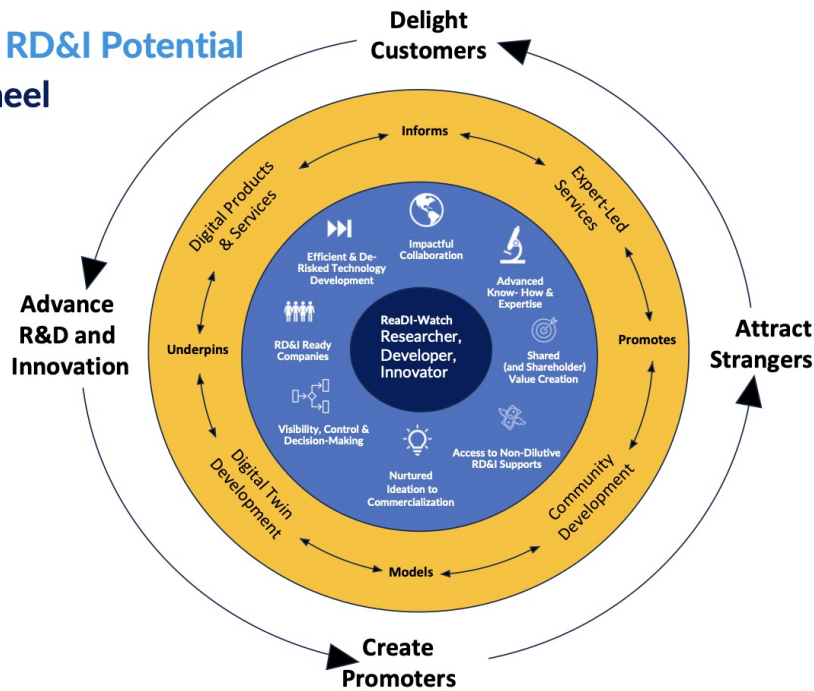

What does the future hold for ReaDI-Watch?

30/04/2024 12:50 pm IST

ReaDI-Watch is very early in its journey, towards its goal of becoming a “leading digital solutions provider in the field of R&D and Innovation management, funding, collaboration, and investment.

Unlocking RD&I Potential Our Flywheel

ReaDI Watch

We are building a digital and data-driven suite of solutions that embody a paradigm shift in how people and teams foster innovation. The suite of solutions that we build will culminate in a world-first digital expert system (or digital twin) for RD&I.

Initiated by our team's expertise, and designed with an in-built self-improvement cycle using AI, the digital expert system (twin) we are building will advance beyond existing known models and frameworks that exist for; ideation; research; development; innovation; organisational performance; capability; organisational structures; competitive positioning; technological change; and more.